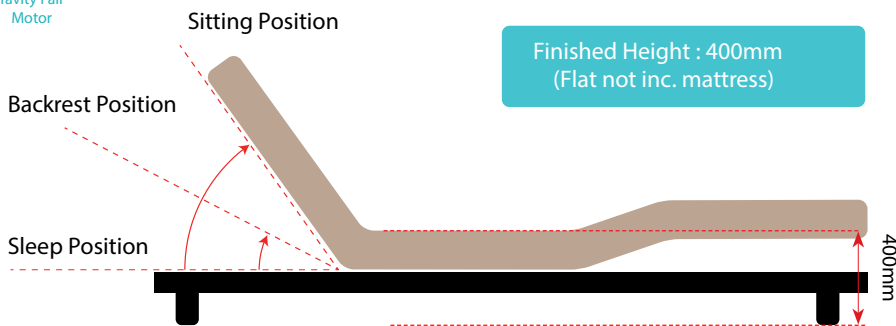

## Standard Legs:

Adjustable Legs

75mm, 150mm or 225mm

Adjust Function	Head   Foot Up & Down	Frame	Powder Coated Steel / Foam encased
Motor Power	2 x 50W	Colour	Night
Gravity Fall	Yes	Load capacity	250KG Distributed evenly across the bed
Programmable Memory Buttons	2	Remote Control	Wireless
Input	100-240V 50/60Hz 2.0A	Output	DC 29V 1.8A
Power Supply	RCM Power Supply Authorized By Australia In Number N5586		

Medical Health Bed