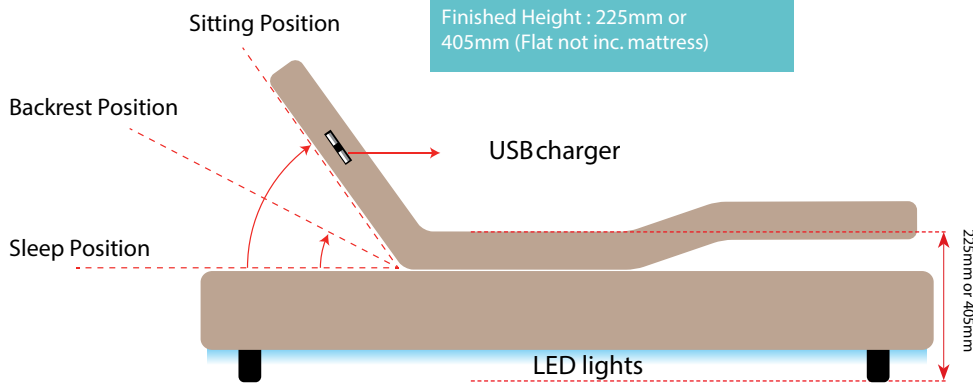

300470

PRODUCT FEATURES:

USB

Standard Legs:

Adjustable Legs

75mm, 150mm or 225mm

Adjust Function	Head Foot Up & Down	Frame	Foam Encased/ Powder Coated Steel / Wall Hugger
Motor Power	2 x 4500N	Colour	Night
Gravity Fall	Yes	Load capacity	250 kg
Battery Backup	Yes (battery not included)	Remote Control	Wireless (Synchronize 2 beds)
Input	100-240V 50/60Hz 1.5A	Massage / Zero gravity	Yes
Output	DC 29V 2.0A	Special Features	Light & USB
Power Supply	Certificate Authorised by Australia (NoA / 13160EA)		